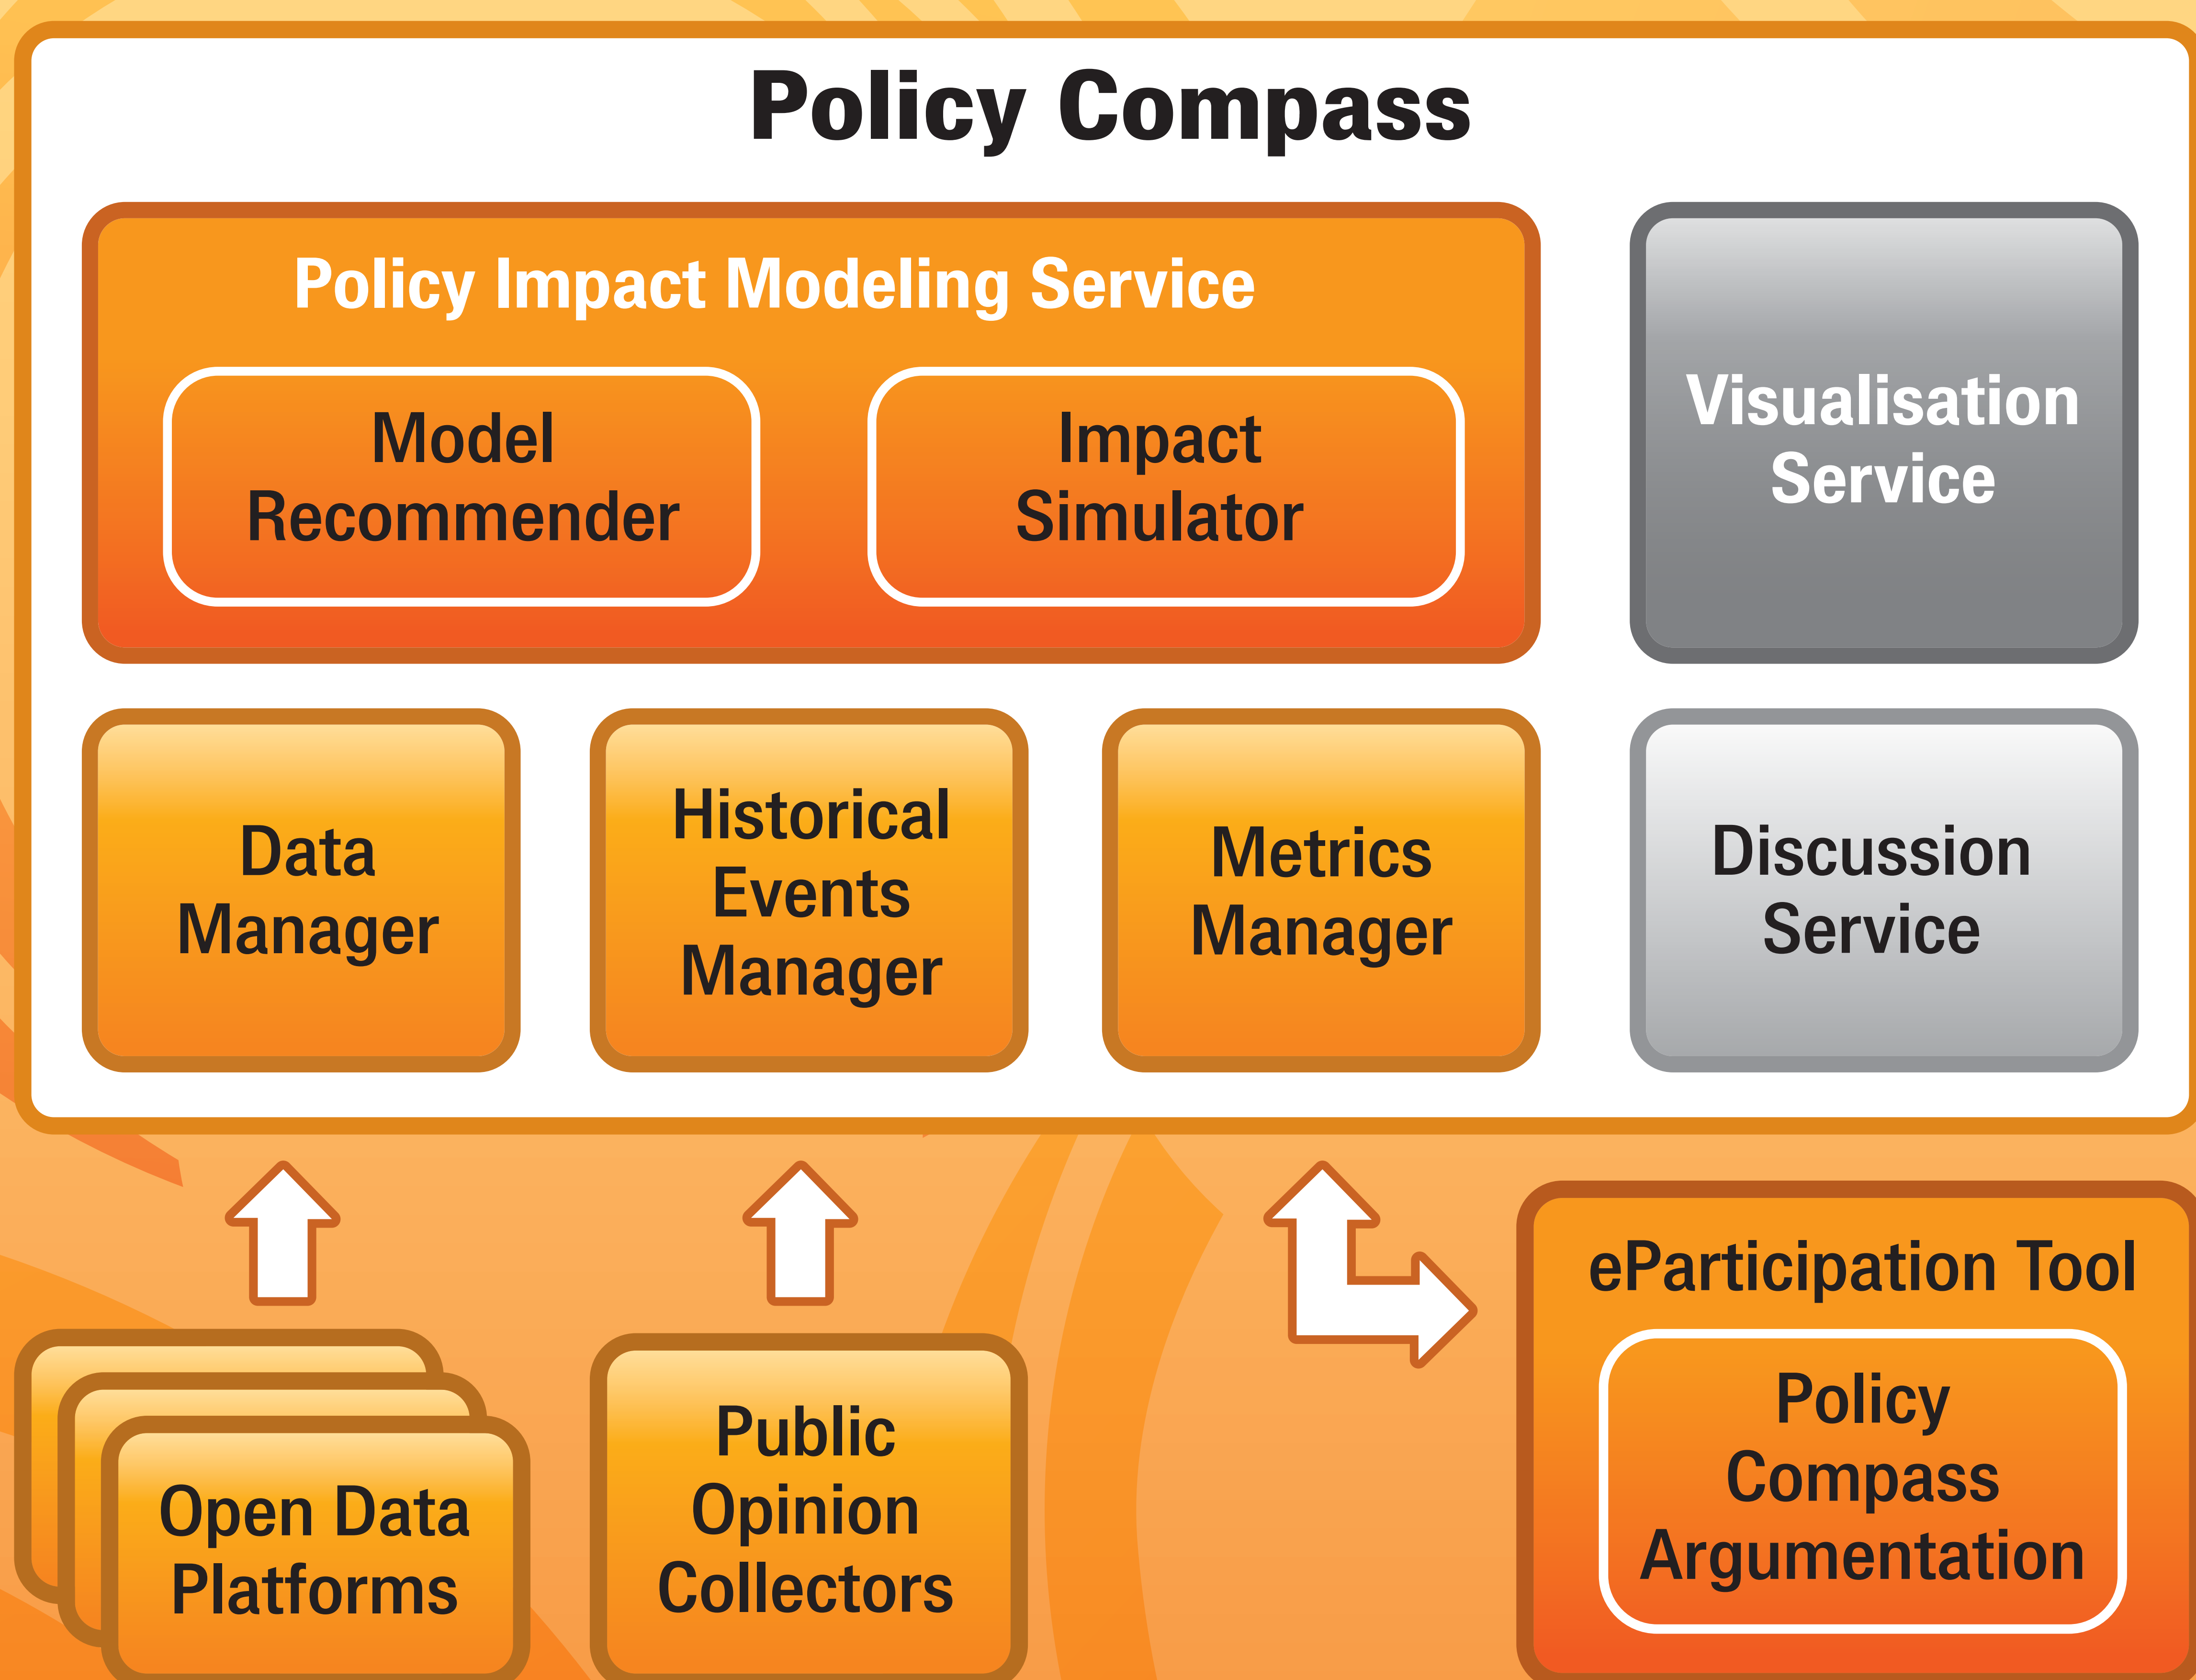

Policy Compass

Opening Policy Horizons: Open Data-driven Analysis and Impact Evaluation

Project Partners

Project Coordinator:
Dr. Yury Glikman
Fraunhofer FOKUS, Germany
yury.glikman@fokus.fraunhofer.de

Dissemination Responsible:
Dr. Sotiris Koussouris
NTUA – DSSLab, Greece
skous@epu.ntua.gr

A European Union Research Project funded by the Seventh Framework Programme under Grant Agreement No. 612133

<http://www.policycompass.eu>